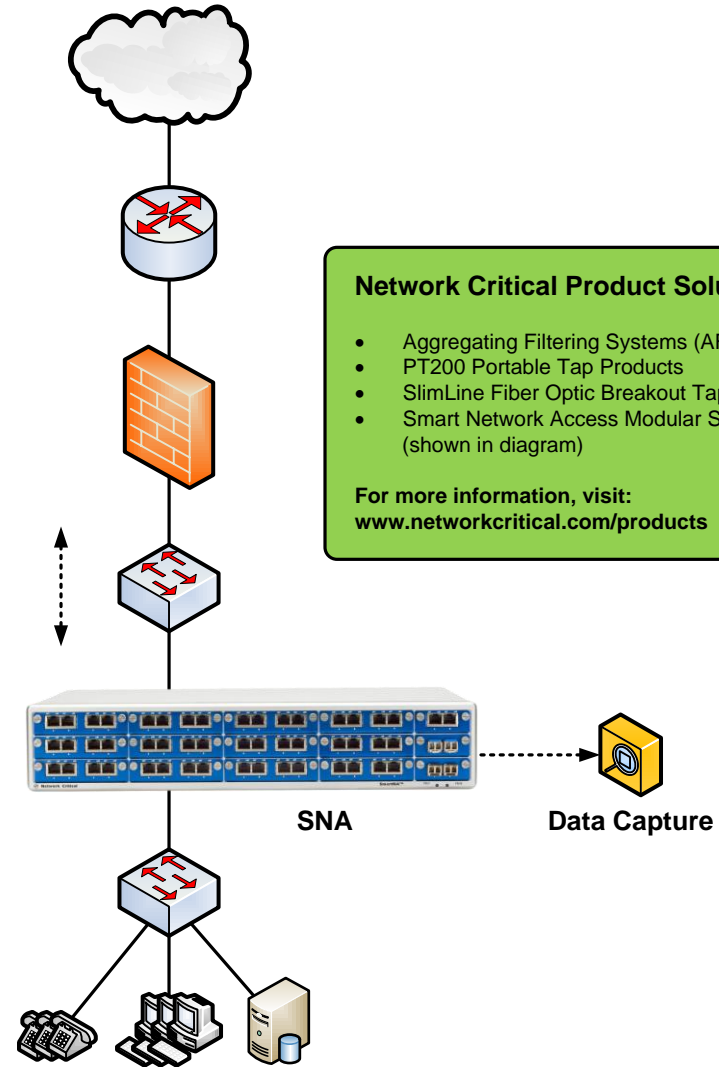

Why do you need to use an access technology solution with your Lawful Interception tool?

Gaining access to 100% of network traffic is essential for successful lawful interception. SPAN ports may not provide 100% of network traffic if they are over-subscribed or they may not be available for use when necessary. It may also be necessary to monitor multiple network segments simultaneously and aggregate the data to your lawful interception tools or to replicate the data to more than one network tool at the same time.

Network Critical solutions for connecting Lawful Interception

The problems associated with installing a lawful interception tool can all be solved by implementing a Network Critical Access Solution into your network infrastructure. Aggregating and Regenerating TAPs allow for the combination for different network segments as well as the ability to copy your data traffic to several network tools at the same time. The Smart Network Access System allows you the ability to do all of these things in a high density environment and the flexibility to adjust to the changing needs of your datacenter.

Network Critical works with the following vendors that offer Lawful Interception tools:

Accuris Networks	Breaking Point Systems, Inc.	IP Fabrics	TamoSoft
Aculab	Brocade	Ipoque	TraceSpan
Alcatel-Lucent	Glimmer Glass	Mobile Arts	Utimaco
Aqsacom	Incognito	SS8	Verint

www.networkcritical.com

Network Critical Product Solutions

- Aggregating Filtering Systems (AFS)
- PT200 Portable Tap Products
- SlimLine Fiber Optic Breakout Tap Products
- Smart Network Access Modular Systems (shown in diagram)

For more information, visit:
www.networkcritical.com/products